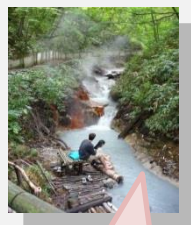

《 Condition 》

- Your Driver will welcome you with your name sign board at the New Chitose international Airport arrival lobby .
- Above Plan are avairable from 2 upto 6 persons a car
- Toll road fee, parking lot fee, and admission fee are payment by customer at site.
- Alphard is excerent car in Japan, use high-quality equipment,also comfortable space inside
- Cancellation charge are occur for seven days befor start trip ,it will 20% of price.

Noboribetu

FootBath in a river with Natulal
Sulfer hot Springt